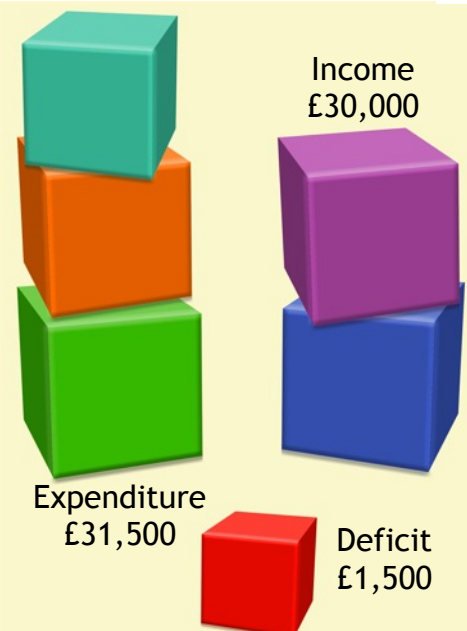

The Budget

In sterling terms the last annual budget of the pre-school showed an expenditure of £31,500 and an income, from local government and fees of £30,000.

The aim of the Trust, therefore, is to raise money to spend in ways to help the Pre-school and its children and parents. It is estimated that in the first year the Trust will be able to raise £4,000 and the first priority is to buy food for the children, many of whom receive their most nutritious food regularly in the School. This action will take some pressure off the Budget and enable staff to be paid somewhat more regularly.

It is important to record that the Trust has been established, and is being run, without administrative costs as a result of voluntary work in home offices and gifts covering promotion materials and stationery etc. The only costs expected to fall on the Trust Account in the first year or two of operation, other than the cost of things bought for the pre-school, will be money transfer costs in paying suppliers in Cape Town.