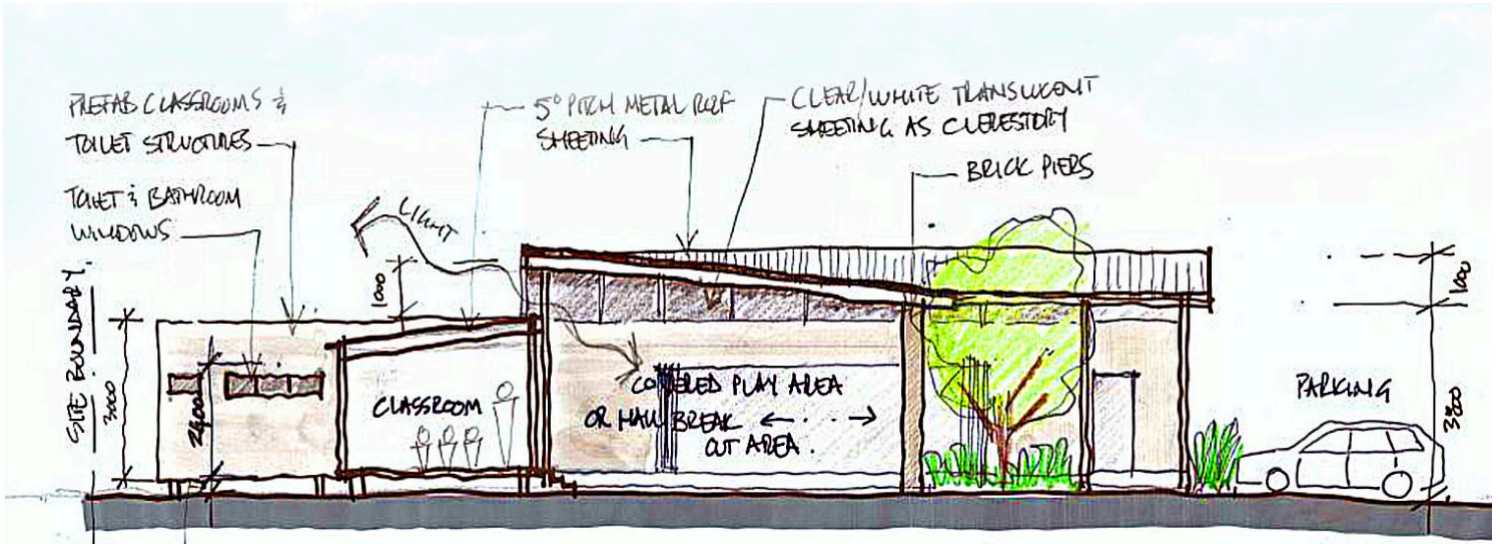

Exciting Progress

One of the working sketches for the Resource Centre produced for Chris Beech, the Project Manager, by David Talbot of Platform, a Cape Town practice covering property, architecture and sustainability.

Agreement of these sketches with the Langa Early Child Development Centre is the essential first step in preparation for discussion with the City of Cape Town on the location of the building on public land within Langa Township.